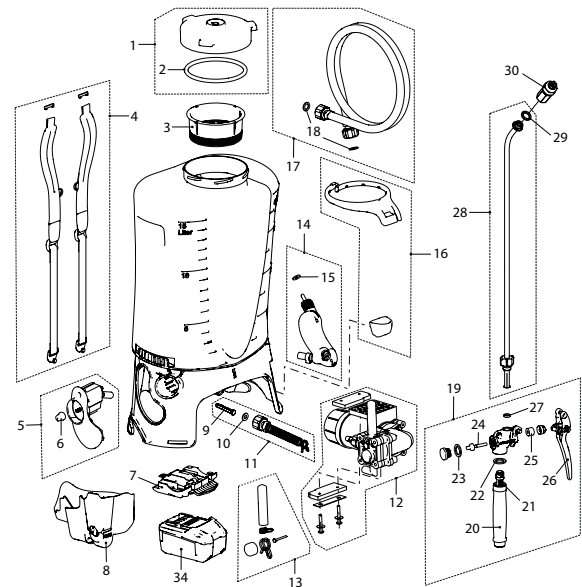

REC 15 PC1

**ACCU
POWER**

NEW

**Performance
characteristic**

- 0.5 – 6 bar
 - 12 h / 260 litres*
 - 18 V Li-Power / 4.0 Ah
 - Battery life < 80 min
- * approx. 1.5 bar / spraying

REC 15 PC1, backpack sprayer (15 litres) incl. battery pack and charger EU		12072001	220218	
REC 15 PC2, backpack sprayer (15 litres) without battery pack / charger		12101501	012315	
Accessories (Pictures see page 80 ff)				
Battery pack 18 V Li-Power / 4.0 Ah *		12071401	150895	
Quick-charger ASC 55, 230-240 V, EU - plug type C *		12070101	150864	
Telescopic tube 0.5 - 1 m, anodised aluminium, thread G1/4"e on both sides		10985204	030104	
Telescopic tube 1 - 2 m, anodised aluminium, thread G1/4"e on both sides		10985201	100456	
Extension tube straight 1 m, brass, G1/4"-G1/4"e		10960601	100463	
Duro mist nozzle 1.65 mm for white washing		28502325-SB	100364	
Stainless steel hand-cart H2		12022601	720623	
	For model			
No	Gasket set consisting of:	PC1 / PC2	11955001	400518
2	Gasket 108x7			
9	Filter			
10	Gasket 15x7x1.5			
15	Gasket 15x5.5x2			
18	Gasket 17x11x1.5			
27	Gasket 12.2x7x3			
29	Gasket 17x12.7x2			
	Gasket set spraying equipment, No 22,23,24,25,26,27,29	PC1 / PC2	12058001-SB	150260
Nr.	Spare parts			
1	Lid ø137 mm	PC1 / PC2	10397202-SB	151007
3	Filter screen	PC1 / PC2	77009699-SB	151038
4	Carrying belt (pair)	PC1 / PC2	11923401	113722
5	Electronic	PC1 / PC2	12076201	150970
6	Potentiometer knob, minimum order qty. 5 pcs	PC1 / PC2	11922701	720883
7	Battery fixing plate	PC1 / PC2	12075601	150994
8	Motor cover	PC1 / PC2	11948701	200101
11	Suction tube	PC1 / PC2	12078501	151380
12	Pump and Motor	PC1 / PC2	11949702	210445
13	Diaphragm and pulsation damper set	PC1 / PC2	11998301	710884
14	Air vessel	PC1 / PC2	11933302	210346
16	Spray tube support	PC1 / PC2	11934001	113951
17	Hose 1.3 m G1/2"-G1/2", oil resistant	PC1 / PC2	11956301	400501
19	Trigger brass LB, G1/2", 10 bar	PC1 / PC2	12047501-SB	150048
20	Plastic handle G1/2"	PC1 / PC2	10392201-SB	100944
22	Gasket 17x12.7x2; 10 pcs per pack	PC1 / PC2	11642403	040035
26	Lever for trigger brass LB	PC1 / PC2	12046501	150116
27	Gasket 12.2x7x3 viton; 12 pcs per pack	PC1 / PC2	11642404	040042
28	Spray tube 60 cm, curved, brass	PC1 / PC2	12007401	720074
30	Fanjet nozzle TP 8002 brass	PC1 / PC2	11612810	110561
34	Battery pack 18 V Li-Power / 4.0 Ah *	PC1	12071401	150895
	Quick-charger ASC 55, 230-240 V, EU - plug type C *	PC1	12070101	150864