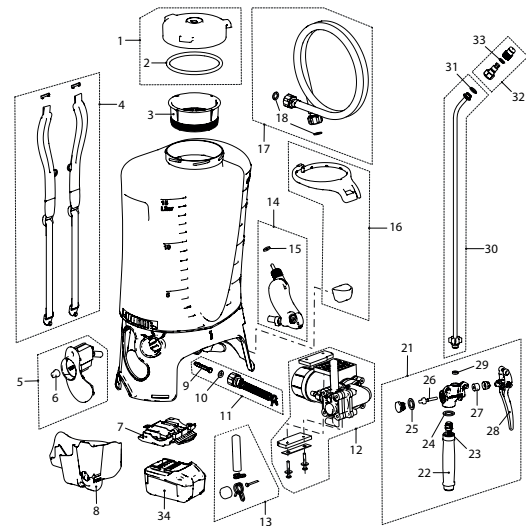

REC 15 AC1

**ACCU
POWER**

NEW

**Performance
characteristic**

- 0.5 – 6 bar
 - 12 h / 260 litres*
 - 18 V Li-Power / 4.0 Ah
 - Battery < 80 min
- * approx. 1.5 bar / spraying

REC 15 AC1, backpack sprayer (15 litres) incl. battery pack and charger EU	12070901	220154
REC 15 AC2, backpack sprayer (15 litres) without battery pack / charger	12073001	220192
Accessories (Pictures see page 80 ff)		
AS 1200, battery spray blower (only REC 15)	12052101	210957
Vario Gun, stepless variable one-hand operation from spray to jet	11558501	100821
Floodjet nozzle 1.6 mm (blue) (Herbicide nozzle)	10501803-SB	100241
XL 8 S Telescopic lance 7 m (max. 6 bar) / working height 8 m (Spray version)	11935801	113982
Telescopic tube 1 - 2 m, anodised aluminium, thread G1/4"e on both sides	10985201	100456
Extension tube straight 1 m, brass, G1/4"-G1/4"e	10960601	100463
Professional spray hood oval, screw fitting	10501606	100906
Spray hood, 12.5 cm, screw fitting	11998601	710891
Spray boom, aluminium, screw fitting, 4 fanjet nozzles XR 11001 VS (orange) for REB / REC	12033001	720845
Duro mist nozzle 1.65 mm for white washing	28502325-SB	100364
Biofilter for the use of home-made spray mixtures	11475701	100593
Gasket set, No 2,9,10,15,18,20,31,33	REC / REB	11934101
Gasket set spraying equipment, No 23,24,25,26,27,29,31,33	REC	12058001-SB
Nr. Spare parts		
1 Lid ø137 mm	REC / REB	10397202-SB
3 Filter screen	REC / REB	77009699-SB
4 Carrying belt (pair)	REC / REB	11923401
5 Electronic	REC	12076201
5 Electronic	REB	12075901
6 Potentiometer knob, minimum order qty. 5 pcs	REC / REB	11922701
7 Battery fixing plate	REC	12075601
7 Battery fixing plate	REB	12075501
8 Motor cover complete	REC	11948701
11 Suction tube	REC	12078501
12 Pump and motor	REC	11923002
12 Pump and motor	REB	12017801
13 Diaphragm and pulsation damper set	REC	11998301
14 Air vessel	REC	11933302
14 Air vessel	REB	12071501
16 Spray tube holder	REC / REB	11934001
17 Hose 1.3 m, G1/2"-G1/2"	REC / REB	11929701
19 Trigger Profi G1/2"	REB	11934701
Gasket set for trigger	REB	11664910
20/29 Gasket 12.2x7x3; 12 pcs per pack	REB / REC	11642404
21 Trigger brass LB, G1/2", 10 bar	REC	12047501-SB
22 Plastic handle G1/2"	REC	10392201-SB
28 Lever for trigger brass LB	REC	12046501
30 Spray tube 60 cm curved, brass	REB / REC	12007401
31 Gasket 17x12.7x2; 10 pcs per pack	REB / REC	11642403
32 Adjustable nozzle 1.7 mm, brass	REB / REC	28502597-SB
34 Battery pack 18 V Li-Power / 4.0 Ah *	REC	12071401
34 Battery pack 18 V Li-Power / 2.0 Ah *	REB	12070301
Quick-charger ASC 55, 230-240 V, EU - plug type C *	REC	12070101
Charger SC 30, 230-240 V, EU - plug type C *	REB	12074501